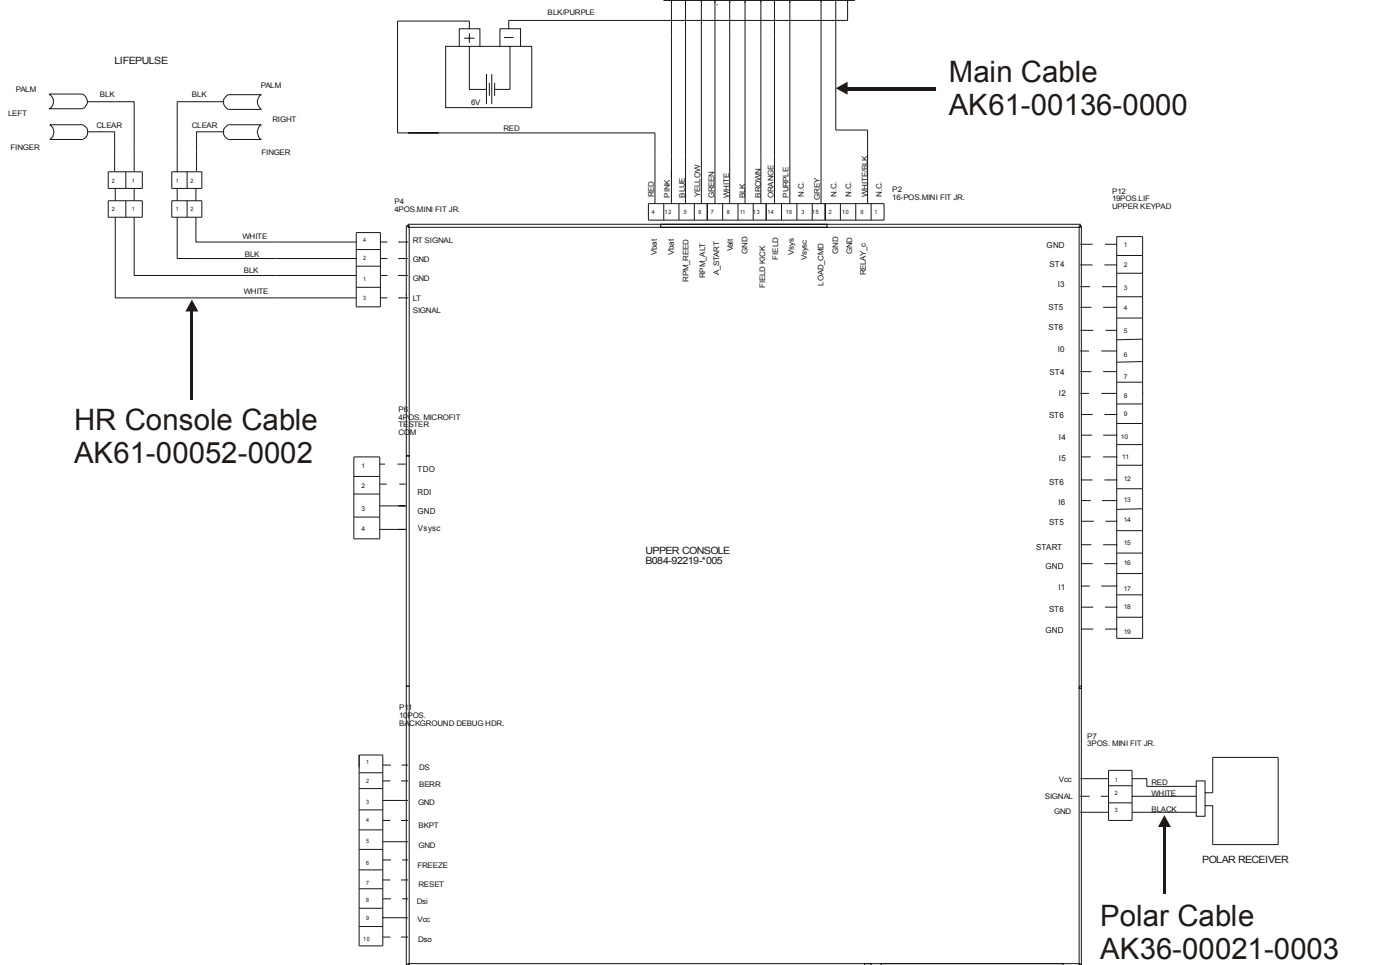

UPPER ARM/HEART RATE ASSEMBLY

S/N XTG100000 and UP

CABLES

S/N XTG10000 and UP

Power Control Board Cable  
AK61-00135-0000

Main Cable  
AK61-00136-0000

HR Console Cable  
AK61-00052-0002

Polar Cable  
AK36-00021-0003